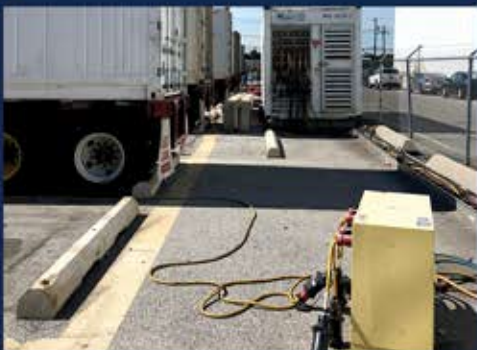

POWER MODULES

PowerPoolPlus.com

Purpose Built Power Generation Solutions

PURPOSE BUILT

FOR POWER DISTRIBUTION IN REEFER YARDS!

At Power Pool Plus, our products are **Purpose Built** to slot efficiently into your existing reefer yard layout. Standard Power Packs may excel in providing self-contained, easy to handle solutions for powering refrigerated containers, but some yards are not equipped to handle consolidated reefer stacks within the immediate vicinity of the power supply. This is why we created the **PP-400MAX**, a versatile power solution that grants reefer operators increased flexibility without sacrificing efficiency. Designed specifically for the use of receptacle outlet trees, the **PP-400MAX** allows operators to expand power across the yard, allowing for a spread of the reefer load that is more customizable and less restrictive!

REEFER ON CHASSIS YARDS present a unique challenge for reefer yard operators due to the need for large quantities of linear space, making it difficult to configure a traditional Power Pack to handle a spread out area of containers. The PP-400MAX brings the power source closer to the point of operation thanks to the aid of receptacle trees, eliminating the complicated mess of extension cables to create a more streamlined and safer work environment.

CUSTOM OPERATION PLANS

Trust Power Pool Plus to design a site plan tailored to the specific needs of your operation! By the time your **PP-400MAX** arrives, you and your team will:

- Know where the power receptacles will be positioned in relation to their intended reefer stacks.
- Understand cable runs and placement to ensure safety for both personnel and equipment.
- Receive a dimensionally scaled and printed layout of your reefer yard!