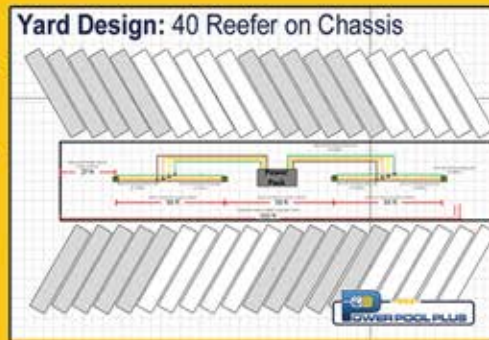

POWER MODULES

PowerPoolPlus.com

Purpose Built Power Generation Solutions

PURPOSE BUILT

FOR POWER DISTRIBUTION IN REEFER YARDS!

At Power Pool Plus, our products are **Purpose Built** to slot efficiently into your existing reefer yard layout. Standard Power Packs may excel in providing self-contained, easy to handle solutions for powering refrigerated containers, but some yards are not equipped to handle consolidated reefer stacks within the immediate vicinity of the power supply. This is why we created the **PP-400MAX**, a versatile power solution that grants reefer operators increased flexibility without sacrificing efficiency. Designed specifically for the use of receptacle outlet trees, the **PP-400MAX** allows operators to expand power across the yard, allowing for a spread of the reefer load that is more customizable and less restrictive!

REEFER ON CHASSIS YARDS present a unique challenge for reefer yard operators due to the need for large quantities of linear space, making it difficult to configure a traditional Power Pack to handle a spread out area of containers. The PP-400MAX brings the power source closer to the point of operation thanks to the aid of receptacle trees, eliminating the complicated mess of extension cables to create a more streamlined and safer work environment.

CUSTOM OPERATION PLANS

Trust Power Pool Plus to design a site plan tailored to the specific needs of your operation! By the time your **PP-400MAX** arrives, you and your team will:

- Know where the power receptacles will be positioned in relation to their intended reefer stacks.
- Understand cable runs and placement to ensure safety for both personnel and equipment.
- Receive a dimensionally scaled and printed layout of your reefer yard!

Safety is our utmost priority! The **PP-400MAX** features a system of interlocked connections and shunt-trip breakers designed to prevent receptacles or cam-style outlets from being energized unless all connections are properly engaged.