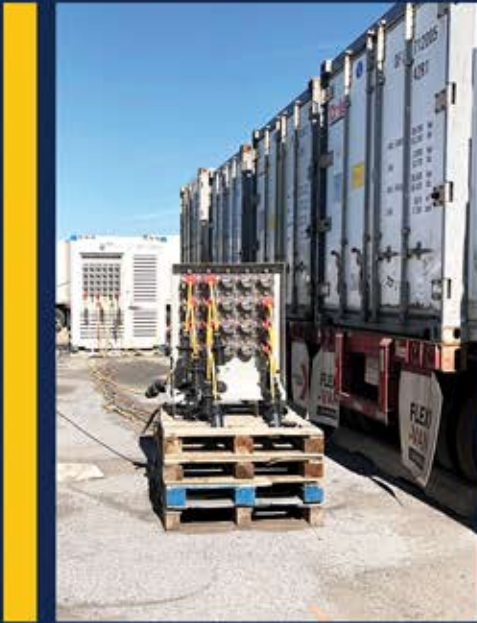

POWER MODULES

PowerPoolPlus.com

Purpose Built Power Generation Solutions

PURPOSE BUILT

FOR POWER DISTRIBUTION IN REEFER YARDS!

At Power Pool Plus, our products are **Purpose Built** to slot efficiently into your existing reefer yard layout. Standard Power Packs may excel in providing self-contained, easy to handle solutions for powering refrigerated containers, but some yards are not equipped to handle consolidated reefer stacks within the immediate vicinity of the power supply. This is why we created the **PP-400MAX**, a versatile power solution that grants reefer operators increased flexibility without sacrificing efficiency. Designed specifically for the use of receptacle outlet trees, the **PP-400MAX** allows operators to expand power across the yard, allowing for a spread of the reefer load that is more customizable and less restrictive!

REEFER ON CHASSIS YARDS present a unique challenge for reefer yard operators due to the need for large quantities of linear space, making it difficult to configure a traditional Power Pack to handle a spread out area of containers. The PP-400MAX brings the power source closer to the point of operation thanks to the aid of receptacle trees, eliminating the complicated mess of extension cables to create a more streamlined and safer work environment.