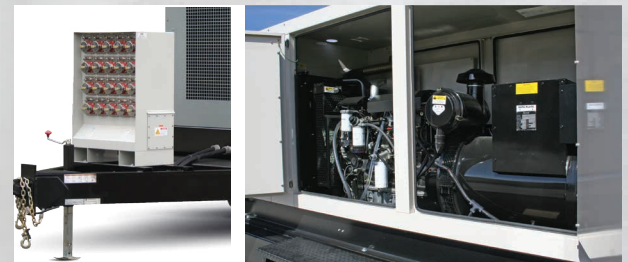

TRAILER MOUNTED POWER. VERSATILE PORT-WIDE SOLUTIONS.

Approximate Engine Performance at 1800 RPM				
Non-EPA Certified For Export Use Only	Cummins® 6BT5.9G2		Cummins® QSX15G7	
	P-100 (10 Plug)		P-200 (20 Plug)	
%	gph	lph	gph	lph
Standby Power				
100	8.6	32	13.7	52
Prime Power				
100	7.7	29	12.2	46
75	5.8	22	9.8	37
50	4.2	16	6.9	26

POWER POOL PLUS
7 Edge Road, Alpha, New Jersey, USA 08865
+1 908-454-1124
www.powerpoolplus.com